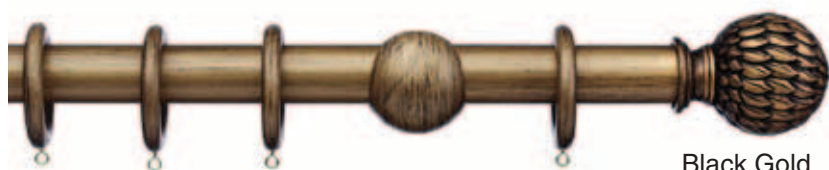

* Poles supplied in halves with joiner and third bracket.

Finial Type	Code 28mm	Code 35mm	Code 50mm
Ball	WD28BL/	WD35BL/	WD50BL/
Teardrop	WD28TD/	WD35TD/	WD50TD/
Urn	WD28URN/	WD35URN/	WD50URN/
Acorn	WD28ACN/	WD35ACN/	WD50ACN/
Ribbed Ball	WD28RBL/	WD35RBL/	WD50RBL/
Square	WD28SQ/	WD35SQ/	WD50SQ/

Full Product Range Available See Main Catalogue

Holdbacks

Holdbacks	Code
Small Round Holdbacks (pair)	MMSMLRD/
Large Round Holdbacks (pair)	MMLGERD/
Small Square Holdbacks (pair)	MMSMLSQ/
Large Square Holdbacks (pair)	MMLGESQ/

Ring packs

Ring	Code
28mm Ring (pack of 6)	WMMRG28/
35mm Ring (pack of 6)	WMMRG35/
50mm Ring (pack of 6)	WMMRG50/

WOOD CURTAIN POLES

Wood Works Masterpiece Collection 35mm & 50mm

Collection of 35mm & 50mm poles, select your pole length and add you finials, plain brackets supplied with poles as standard, ornate brackets can be purchased separately.

Black Gold

Cream Gold

Distressed Cream

Elizabethan Orb pole shown with optional Ornate Bracket (sold separately)

Phoenix – Cream Gold

Regency – Distressed Cream

Chantilly – Black Gold

Byzantine – Cream Gold