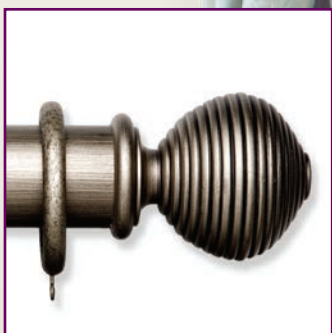

Wood Curtain Poles

Portofino Pole Collection
Hand Crafted Collection
Wood Pole Ranges

WOOD CURTAIN POLES

Portofino 45mm & 55mm Collection of Wooden Poles

Beautifully made 45mm & 55mm quality wood poles.

Available complete in set sizes, cut-to-length or component form.