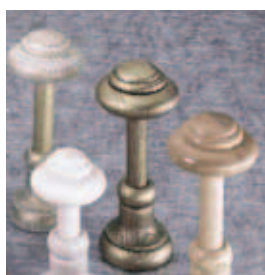

Romantica 35mm Wood Pole

Romantica 35mm.

Complete pole set. Available in a Grained or a Stained Finish. Colour matched holdbacks are available.

All pole sizes are supplied in 2 pieces, joining dowel is supplied.

Code	Size
149/200*	200cm
149/240*	240cm
149/300*	300cm
149/360*	360cm
14901*	Additional Rings (pack 4)
90011*	Wooden Stem Holdback

Colours available key (l-r): **Stained Finish** – Antique Pine (AQP) (main pic) Antique White (AQX), Mahogany (MGY). **Grained Finish** – Antique Gold (AG), Oak (OK) and Light Oak (LTO). Substitute * with colour code.

Romantica 28mm Wood Pole

Romantica 28mm.

Complete pole set. Available in a Grained or a Stained Finish. Colour matched holdbacks are available.

All poles 200cm and above are supplied in 2 pieces, joining dowel is supplied.