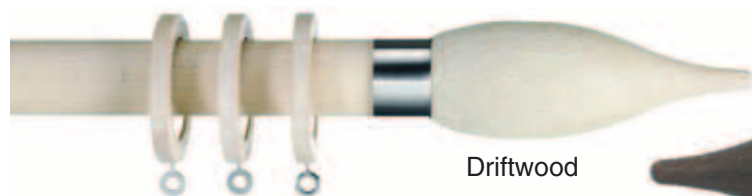

Beachcomber

Morocco 35mm Wooden Poles

Driftwood

Available in two colour effects.

Available lengths: **180cm / 240cm / 300cm / 360cm**
Additional Rings & Top Fix Brackets available.